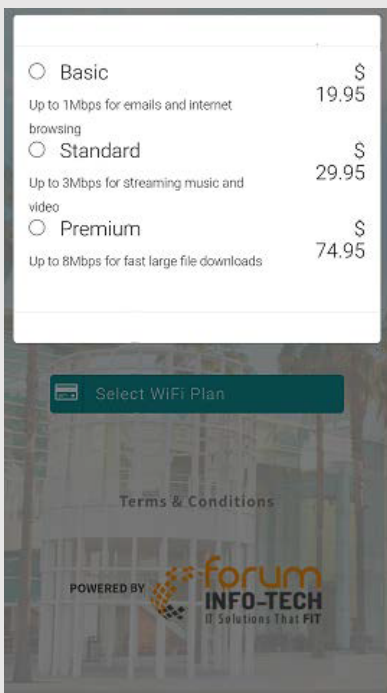

Sign in with email for free Wi-Fi Minimums
Note: Upgrades not available with same email once selected.

For higher speeds

3. Select the speed you would like for your (1) device and follow the prompts.