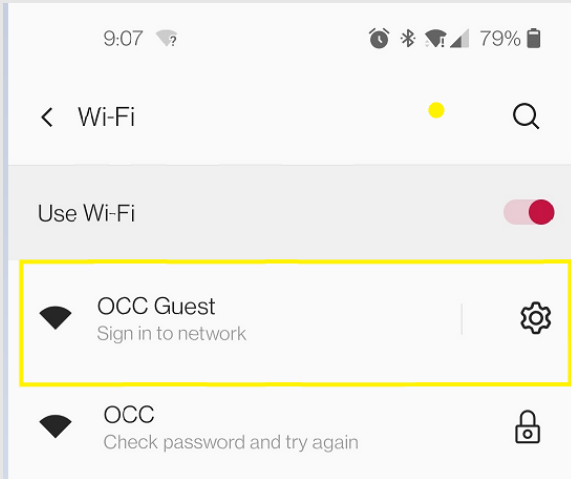

WIFI SPLASH PAGE LOG IN:

1. Go to your devices Wi-Fi settings – select **“OCC GUEST”**

2. Once selected the page will refresh

Sign in with email for free Wi-Fi Minimums
Note: Upgrades not available with same email once selected.